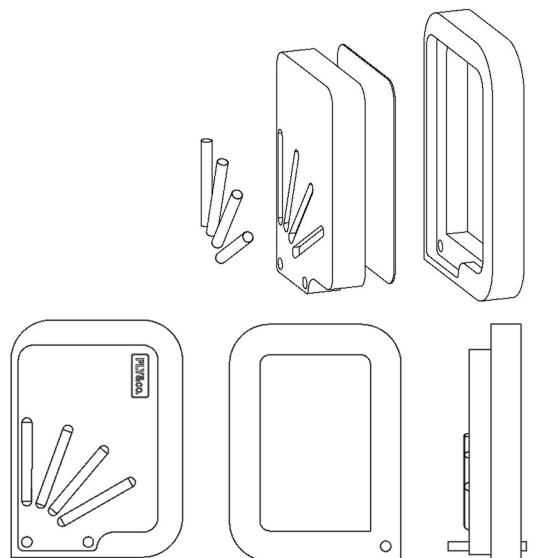

INSTA CO 1 & INSTA CORK 1 photoframe 10x15

design PAULO COSTA

Following the philosophy of the PLY&co.[®] collection, this playful and ecological photo frame adds a natural but sophisticated complement to your environment. The 4 included coloured wood pins invite to give a personal touch to your decoration. Assemble them in 3 simple steps on your own or with the kids without the danger of breaking glass. The 10x15 Valchromat[®] or cork frames can be used in portrait or landscape orientation, for those special square caption shots with your smartphone.

SKU	#101a: INSTA CO_I_AT #101b: INSTA CO_I_VE #101c: INSTA CORK_1
MATERIAL	Dark grey, red Valchromat [®] , high density cork agglomerate FSC certified Polished/ anti-glare plexiglass 4 water based ink coloured wood pins Valchromat [®] finishing: natural wax, applied by hand, non-toxic, anti-allergenic Cork finishing: manual fine grain sanding
WEIGHT	0.65 kg (reusable packaging included)
MEASUREMENTS	mm: 195x140, h 45 inches: 7,68" x 5,51", h 1,77"
DESCRIPTION	Photoframe for 10x15 photographs
KEEPING INSTRUCTIONS	Delicate item: handle with care when mounting/dismounting. If wet, wipe with soft cloth. Clean stains with neutral soap and slightly damp cloth or fine sandpaper.